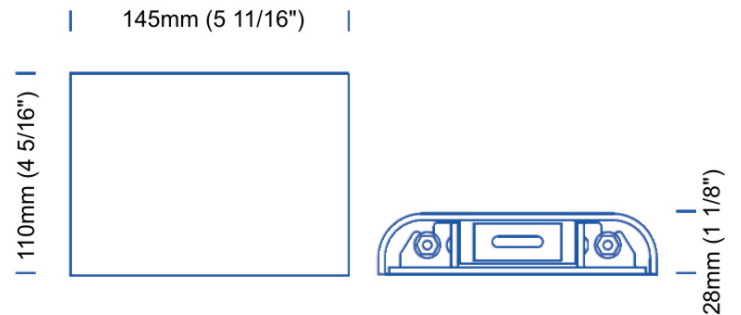

PROJECT
TYPE
SPECIFIER
QUANTITY
DATE

PASSO SURFACE

E9G032- : E9G032-30K-SSS

base number

1. To build a product code in our configurator select the specify button on the base model # product page
2. To build a manual product code on this datasheet choose from the options listed below in blue font and add the suffix to the base model #

GENERAL

Series: Passo
Partner: Platek
Division: Exterior
Installation: Surface
Product Type: Marker
Mounting Location: Above Ground
Light Distribution: Direct

PHYSICAL

Shape: Rectangle
Length (mm): 145
Length (in): 5 ¹¹/₁₆
Width (mm): 110
Width (in): 4 ⁵/₁₆
Height (mm): 28
Height (in): 1 ¹/₈
Screws: No visible screws
Diffuser: Extra-Clear Flat Tempered Glass - 3mm
Fixture Finish: SST
Fixture Material: Stainless Steel
Primary Material: Stainless Steel

ELECTRICAL

Lamp Type: LED
Total Output Wattage (W): 7
Driver Included: No

LED

Number of LEDs: 1
Color Temperature (°K): 3000 / 4000
Max. Delivered Lumen (lm): 90 / 95
Nominal Lumen (lm): 610 / 634
CRI: >80 CRI

RATINGS AND CERTIFICATIONS

Certified By: CSA Certified to UL and CSA Standards
IP rating: IP65
IK Rating: IK06