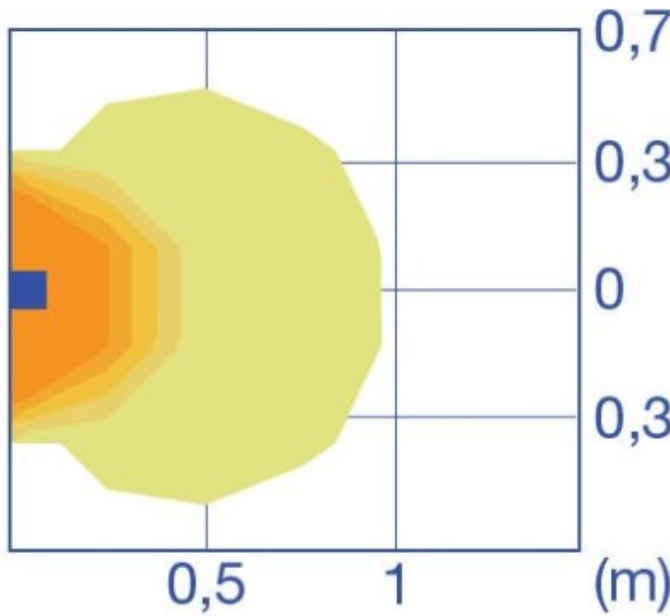

0,7 3000K

0,35

0

0,35

(m)

- 330 lux
- 240 lux
- 170 lux
- 85 lux
- 1 lux

E